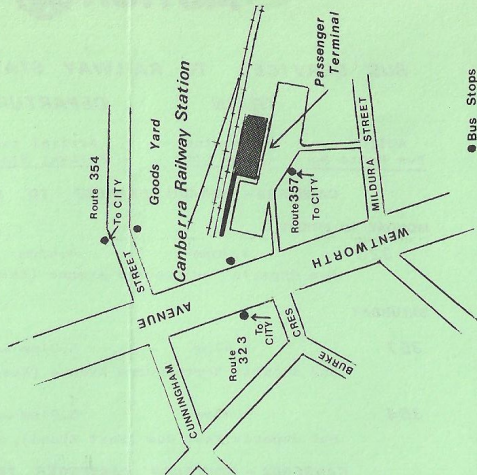

**Bus Route Departure Points
Canberra
Railway Station**

INFORMATION

ENQUIRIES
Bus timetables
lost property
customer relations
telephone . . . 950251
General Enquiries
fares, tickets . . 462170*
*Mon-Fri: 8.30am - 4.30pm

Obtain an ACTION Route Map, which contains details on all bus routes, points of interest, interchange platform departure points, fare system, and hints about bus riding. Available free of charge from Railway Station Information Counter and ACTION ticket selling and information outlets mentioned below.

CASH FARES
ADULT: Before 9.00am and between 4.00pm and 6.00pm weekdays.....35¢
Other times of the day, and weekends and public holidays . . . . .30¢
CHILDREN (5-15yrs), PENSIONERS (At all times) . . . . .15¢

PRE-PURCHASED TICKETS
ACTION has a wide variety of bus tickets which can be purchased in advance. You can save money if you buy a month's or a day's unlimited travel, or if you pay in advance for rides. Enquire at selected suburban newsagencies, ACT Tourist Bureau (London Circuit), City, Belconnen Bus Interchange, ACTION Information Office, London Circuit City.

ACTION
**CITY —
RAILWAY
STATION**

BUS SERVICES

Route 357

CITY
Barton
Manuka
Kingston
CANBERRA RAILWAY STATION
MONDAY to SUNDAY

Route 323

CITY
Russell
Barton
Manuka
Kingston
CANBERRA RAILWAY STATION
Fyshwick
WODEN INTERCHANGE
MONDAY to SATURDAY ONLY

Route 354

CITY
Barton
Causeway
CANBERRA RAILWAY STATION
Kingston
Griffith
NARRABUNDAH
**SATURDAY, SUNDAY &
PUBLIC HOLIDAYS ONLY**