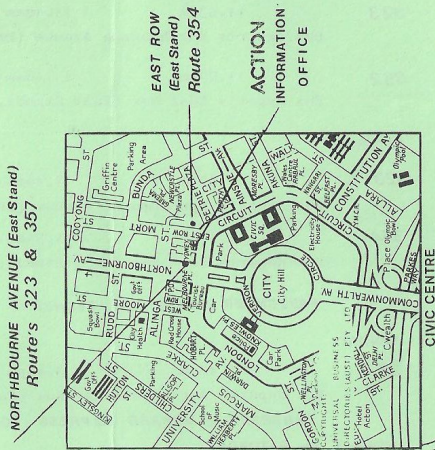

**Bus Route Departure Points
CITY**